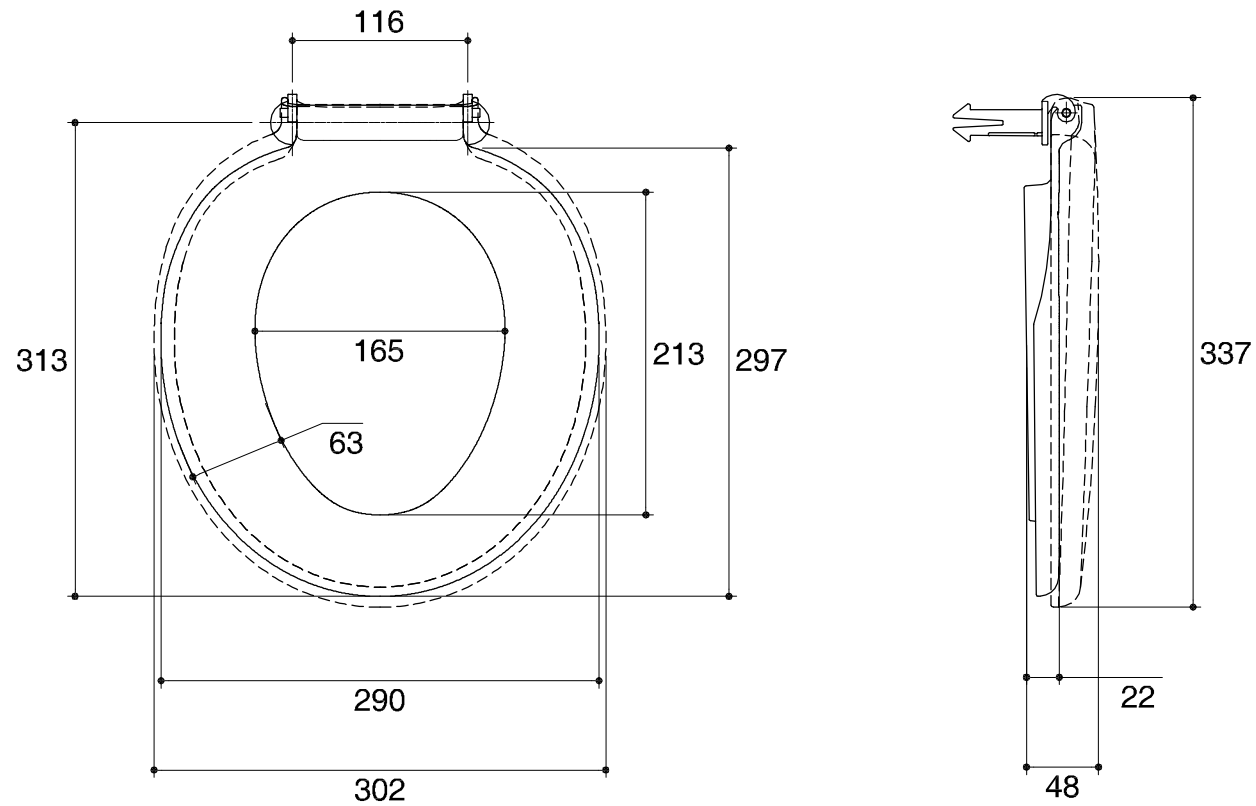

Dimensions are approximate.

Unit: mm

SKU	K-12354X-WK
Name	MINOR
Description	TOILET SEAT
KARAT	

* The recommended dimension for installation can be adjusted according to user preferences and layout.